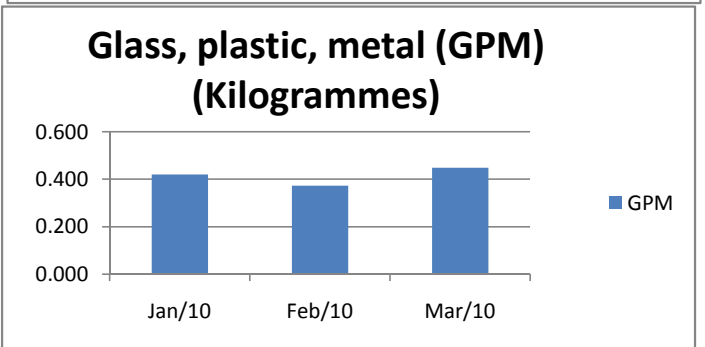

Quarterly Report January. - February - March 2009

Recycling material (volume/quantity)
Kilogramme (1000 kilo = 1 metric tonne)

	Paper	Cardboard	GPM	Total
Jan-10	18.406	1.500	0.420	20.326
Feb-10	20.260	1.525	0.372	22.157
Mar-10	21.910	1.700	0.447	24.057
Total	60.576	4.725	1.239	66.540