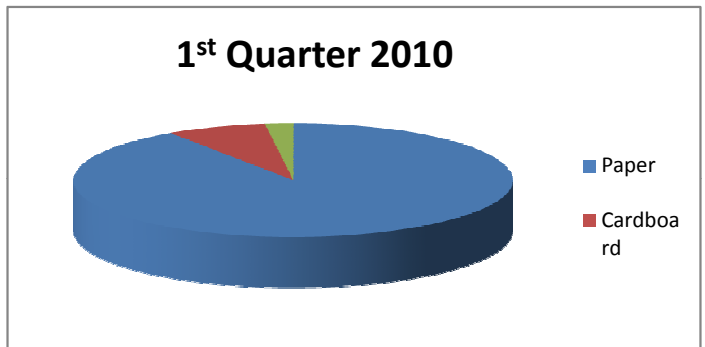

Quarterly Report January. - February - March 2009

Recycling material (volume/quantity)
Kilogramme (1000 kilo = 1 metric tonne)

	Paper	Cardboard	GPM	Total
Jan-10	18.406	1.500	0.420	20.326
Feb-10	20.260	1.525	0.372	22.157
Mar-10	21.910	1.700	0.447	24.057
Total	60.576	4.725	1.239	66.540