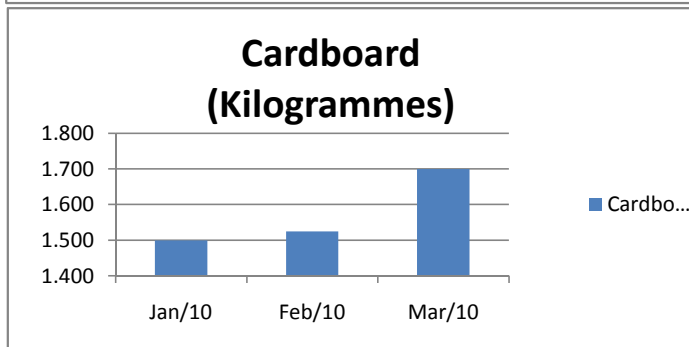

Quarterly Report January. - February - March 2009

Recycling material (volume/quantity)
Kilogramme (1000 kilo = 1 metric tonne)

	Paper	Cardboard	GPM	Total
Jan-10	18.406	1.500	0.420	20.326
Feb-10	20.260	1.525	0.372	22.157
Mar-10	21.910	1.700	0.447	24.057
Total	60.576	4.725	1.239	66.540