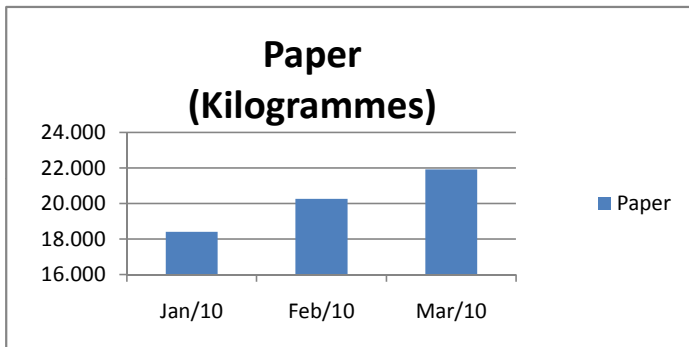

Quarterly Report January. - February - March 2009

Recycling material (volume/quantity)
Kilogramme (1000 kilo = 1 metric tonne)

	Paper	Cardboard	GPM	Total
Jan-10	18.406	1.500	0.420	20.326
Feb-10	20.260	1.525	0.372	22.157
Mar-10	21.910	1.700	0.447	24.057
Total	60.576	4.725	1.239	66.540